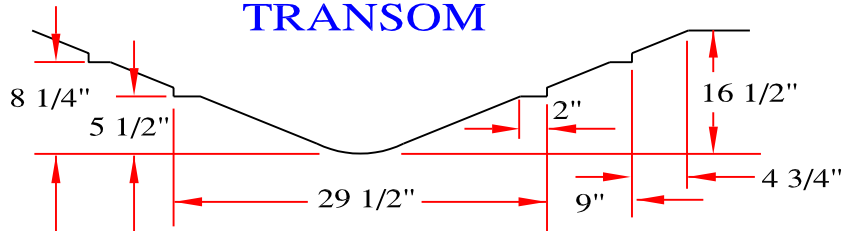

C/G FROM TRAN FWD APPROX. 64"
APPROX WEIGHT 3,400 LBS.
BEAM 7'-0"

TRANSOM

AMERICAN MARINE HOLDINGS INC.		DONZI		7110 21ST EAST SARASOTA FL. 941-727-0622 FAX: 941-758-5417	
TITLE: 22 CLASSIC TRAILER DIMENSIONS					
SIZE: A	DRAWN BY: NIEDOSPIAL	DRAWING NUMBER: DM-22ZX-009-A	REV.:	0	
SCALE: NONE	DATE: 11-23-99	SHEET:			