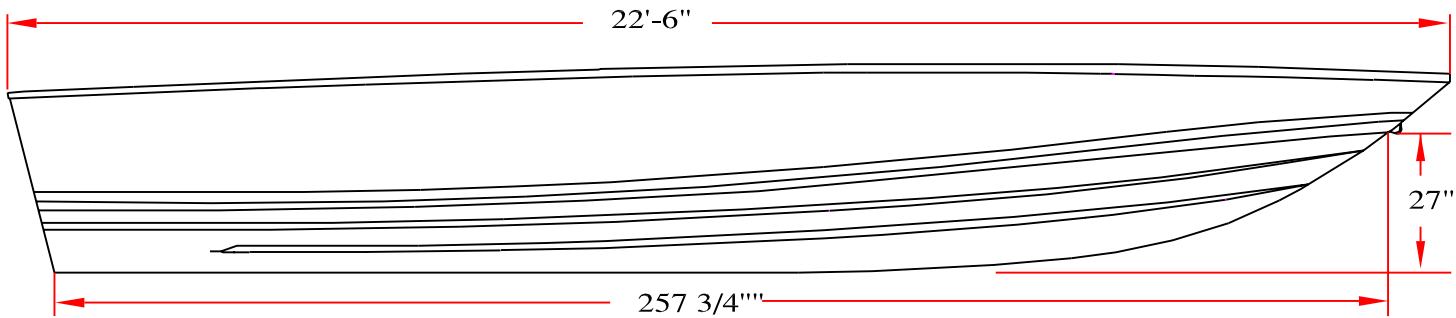

C/G FROM TRAN FWD APPROX. 64"
APPROX WEIGHT 3,400 LBS.
BEAM 7'-0"

TRANSOM

AMERICAN MARINE HOLDINGS INC.		DONZI		7110 21ST EAST SARASOTA FL. 941-727-0622 FAX: 941-758-5417	
TITLE: 22 CLASSIC TRAILER DIMENSIONS					
SIZE: A	DRAWN BY: NIEDOSPIAL	DRAWING NUMBER: DM-22ZX-009-A	REV.:	0	
SCALE: NONE	DATE: 11-23-99	SHEET:			